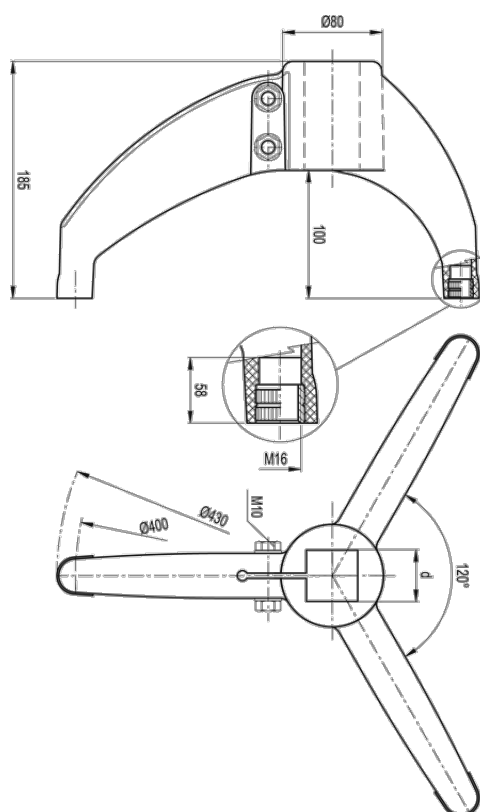

Article number: 2310419753
Description: E+G Support base
BAS3-45x45-SST

Measures

d mm = 45x45

Weight (g) = 795